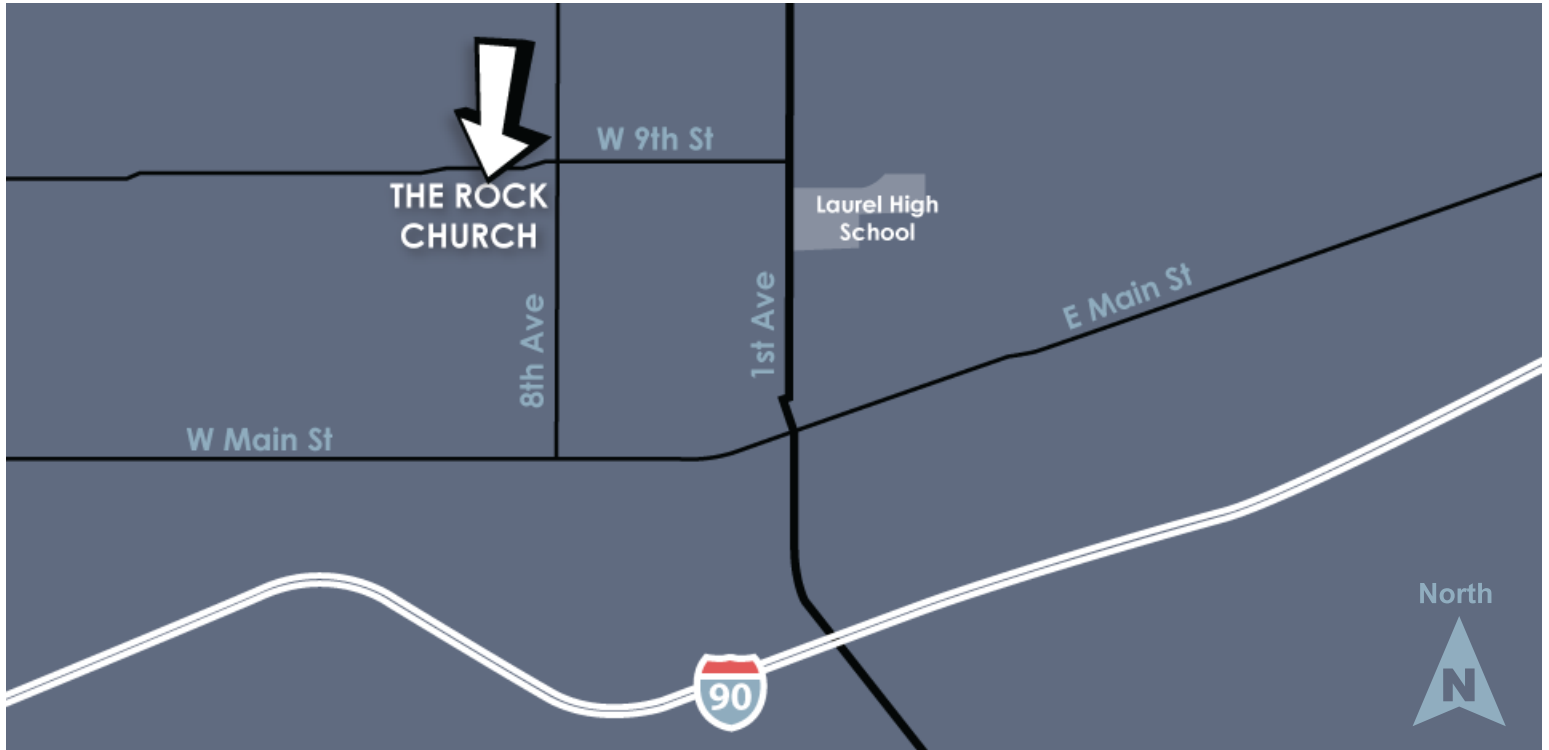

820 West 9th Street
Laurel, MT 59044
Phone: (406) 628-6200

DIRECTIONS TO...

THE ROCK CHURCH is located at 820 West 9th Street, near the intersection of 9th St and 8th Ave. The church building is green with a brown roof and is due west of Laurel High School, nestled within single family homes.

The Rock Church | 820 West 9th Street | Laurel, Montana 5904 | (406) 628-6200